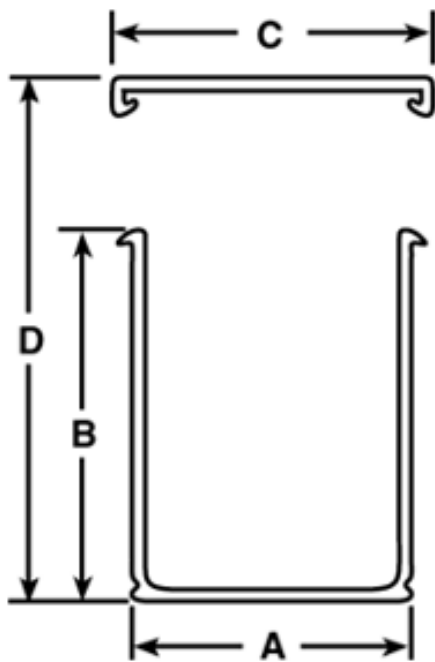

Wiring Duct and Accessories

Original Slot Duct - Vinyl

Typical Side View

Overall Height Cover Installed

Bottom Mounting Holes, 1/2 x 3/16

Dimension Information In F.P.S (U.S)

Catalog No	Cover Catalog No.	Material	Color	Finger Style	Profile Style
91020	99010	Vinyl	Gray	Original Slot	Original Profile

Table Continued Below...

Catalog No	Nominal Width W (In.)	Nominal Height H (In.)	A (In.)	B (In.)	C (In.)	D (In.)	E (In.)	F (In.)	K (In.)
91020	1.000	2.000	1.180	2.000	1.380	2.100	0.730	1.250	0.380

Table Continued Below...

Catalog No	G (In.)	H (In.)	J (In.)
91020	on ctr.	0.500	0.380

- Standard lengths are 6 feet.

Packaging Information

Catalog#	Unit Quantity (ft.)	Standard Package Quantity (ft.)	Weight (lbs.)	Weight UOM
91020	6	72	20.000	Per 100